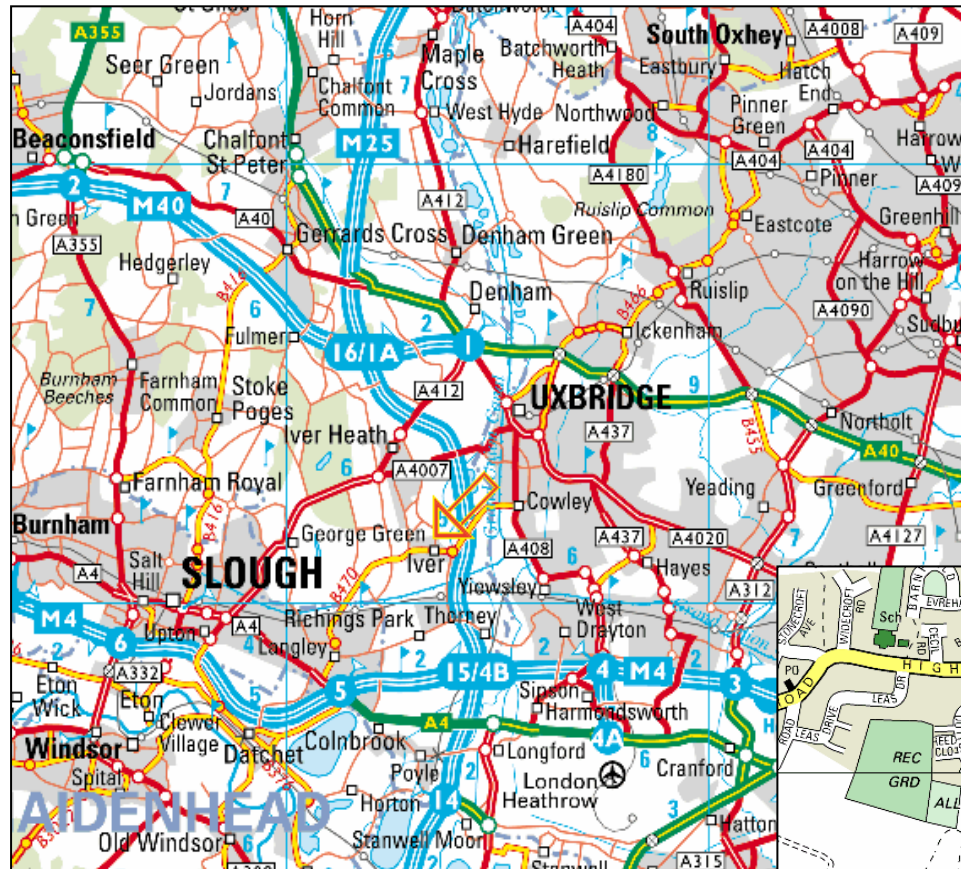

Directions to Fagioli PSC Ltd

From M25/M40

From junction 16 of the M25, follow the signs for the M40 towards Uxbridge, then take the next exit off the M40 junction 1. At the traffic lights turn right then take the 4th exit down A412 towards Iver Heath. At the mini roundabout take a left down Bangor Road North, follow the road all the way down to the mini roundabout by the Black Horse pub. Take the 2nd left down Bangor Road South towards Iver Village. At the mini roundabout take a left. At the 2nd mini roundabout near the church, take a right down Thorney Lane. Follow this road to the first set of traffic lights and turn right into the Ridgeway Estate. You will find Fagioli PSC offices 100 metres down on your right.

From the M4

From junction 5 of the M4, follow the signs for Colnbrook. At the first set of traffic lights turn left down Sutton Lane. At the next set of traffic lights turn right down North Park Road, follow the road all the way down to a mini roundabout. Turn left down Thorney Lane, over the bridge and at the traffic lights turn left into the Ridgeway Estate. You will find Fagioli PSC offices 100 metres down on your right.