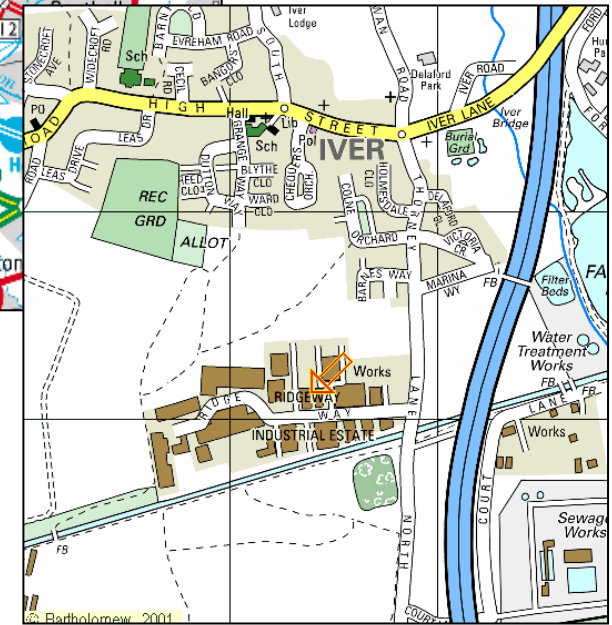

Directions to Fagioli PSC Ltd

From M25/M40

From junction 16 of the M25, follow the signs for the M40 towards Uxbridge, then take the next exit off the M40 junction 1. At the traffic lights turn right then take the 4th exit down A412 towards Iver Heath. At the mini roundabout take a left down Bangor Road North, follow the road all the way down to the mini roundabout by the Black Horse pub. Take the 2nd left down Bangor Road South towards Iver Village. At the mini roundabout take a left. At the 2nd mini roundabout near the church, take a right down Thorney Lane. Follow this road to the first set of traffic lights and turn right into the Ridgeway Estate. You will find Fagioli PSC offices 100 metres down on your right.

From the M4

From junction 5 of the M4, follow the signs for Colnbrook. At the first set of traffic lights turn left down Sutton Lane. At the next set of traffic lights turn right down North Park Road, follow the road all the way down to a mini roundabout. Turn left down Thorney Lane, over the bridge and at the traffic lights turn left into the Ridgeway Estate. You will find Fagioli PSC offices 100 metres down on your right.